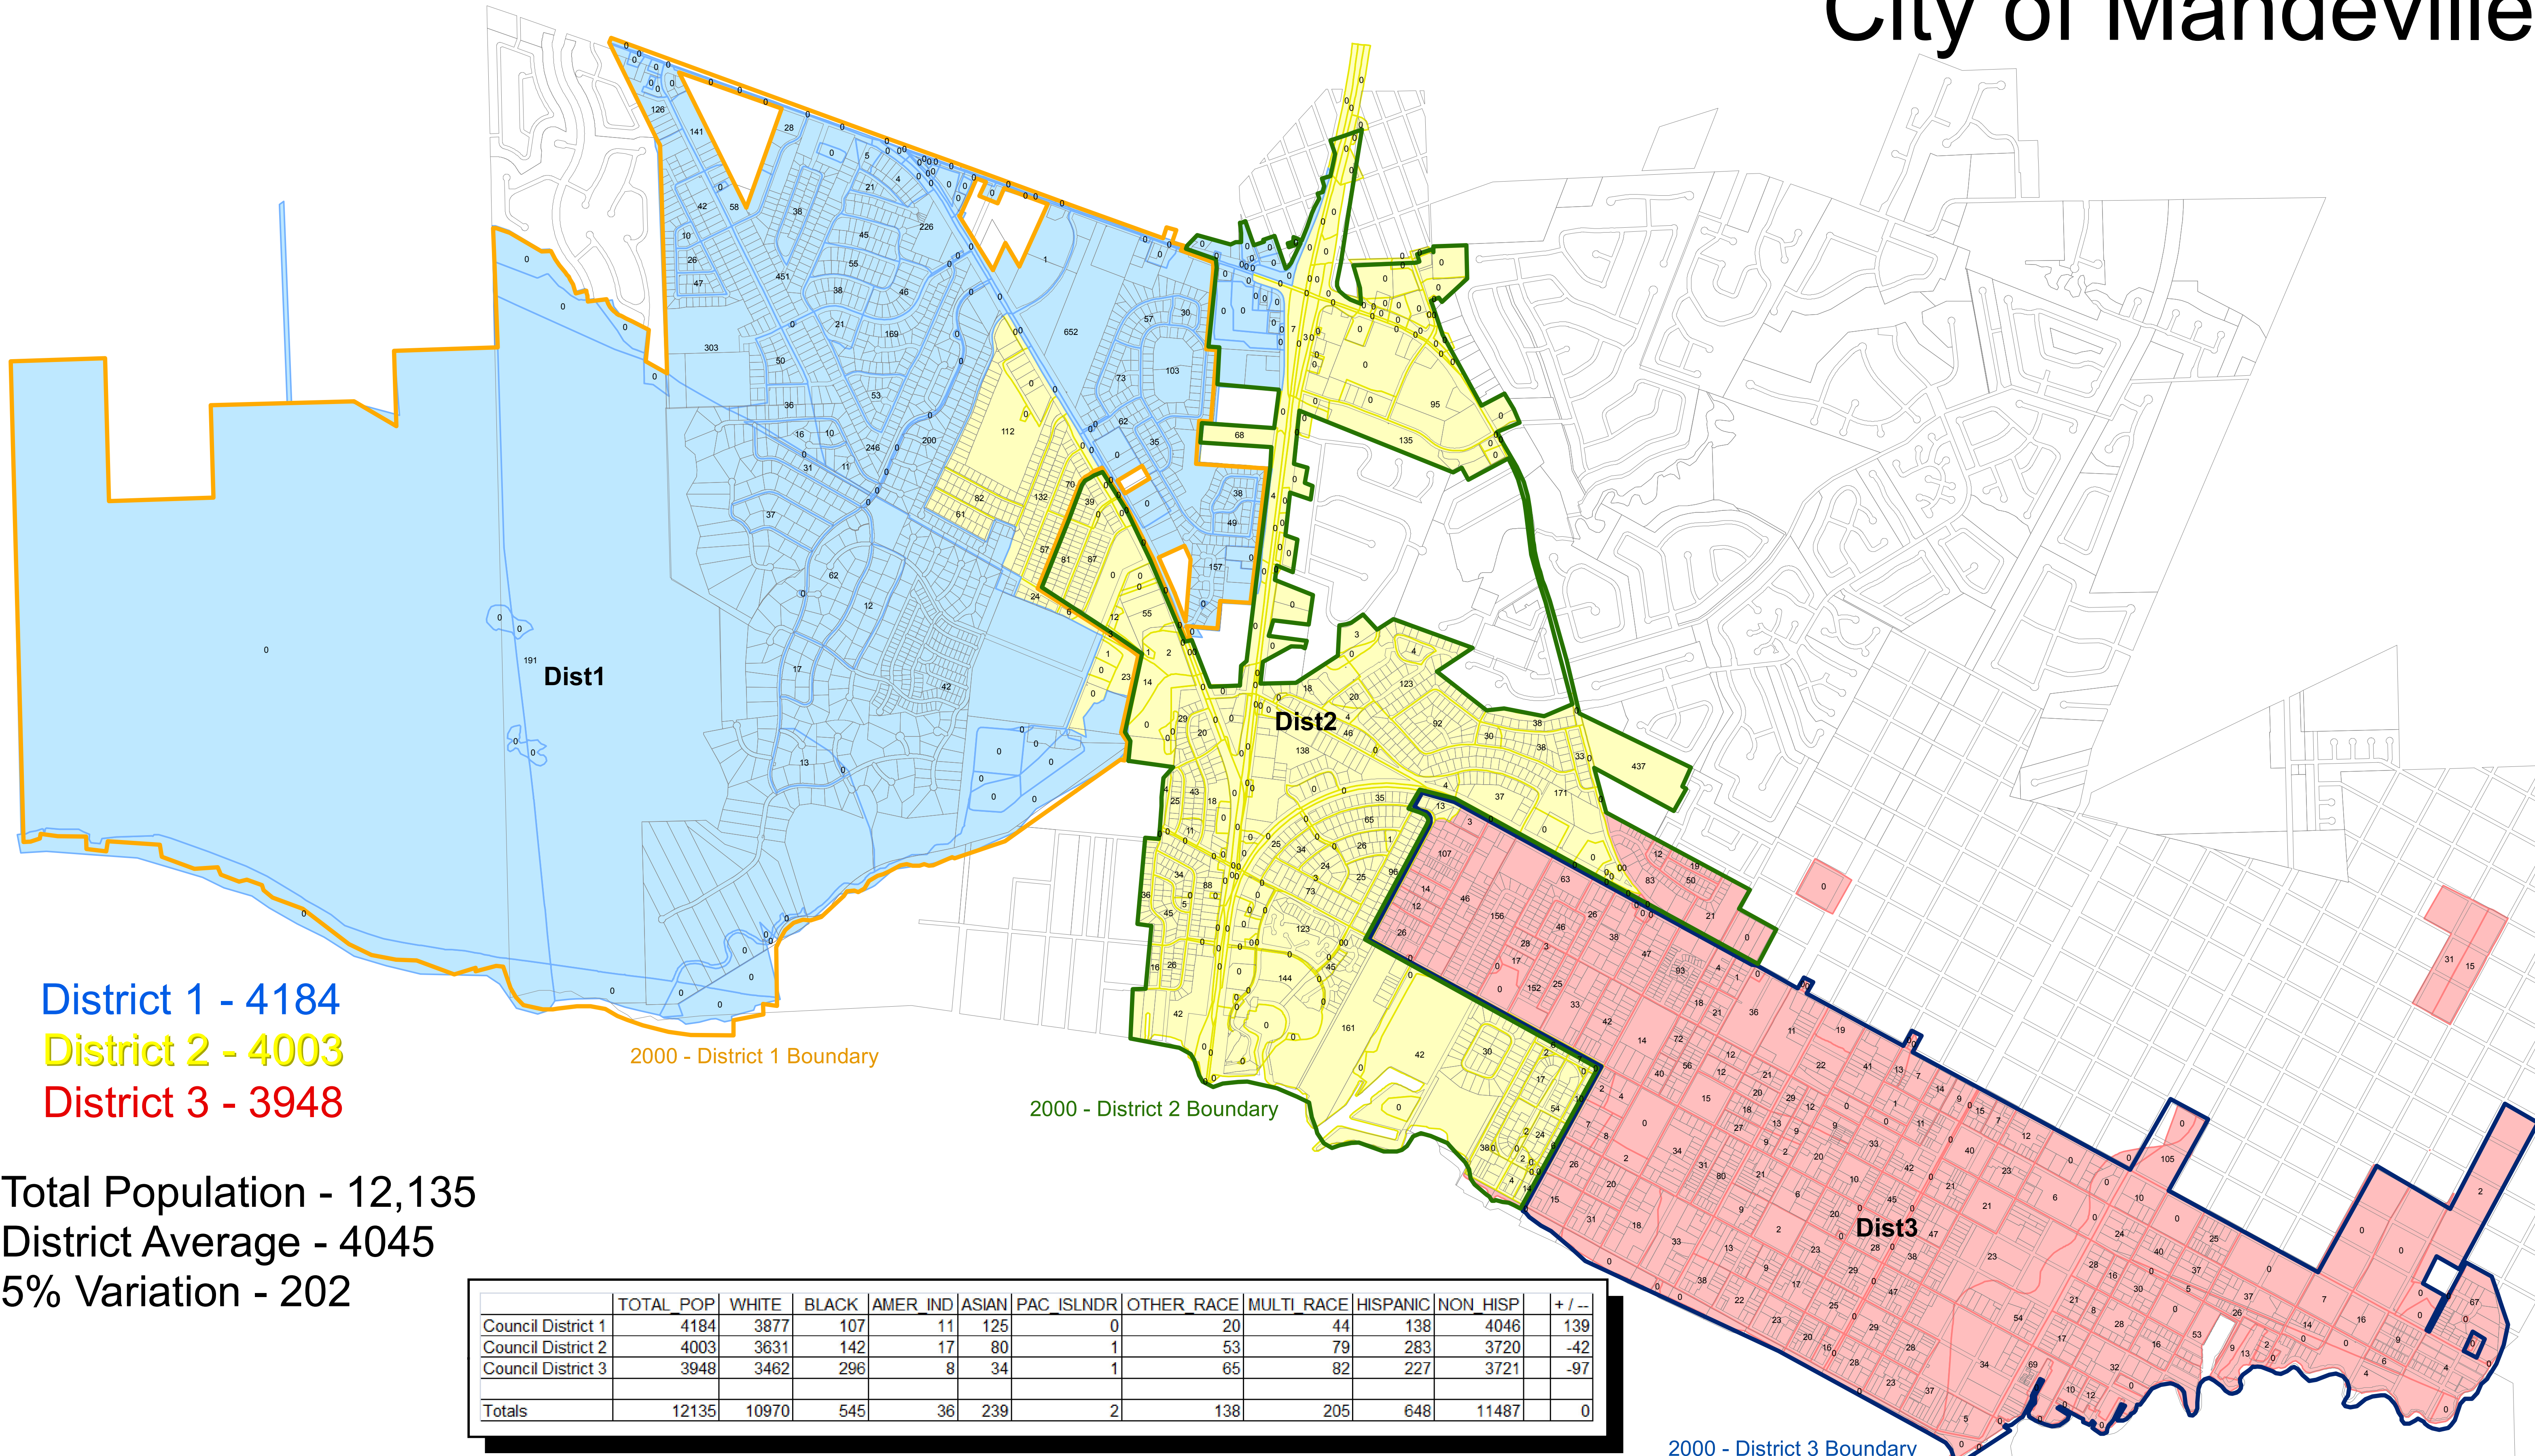

# City of Mandeville

District 1 - 4184

District 2 - 4003

District 3 - 3948

Total Population - 12,135

District Average - 4045

5% Variation - 202

	TOTAL POP	WHITE	BLACK	AMER IND	ASIAN	PAC ISLNR	OTHER RACE	MULTI RACE	HISPANIC	NON HISP	+ / --	
Council District 1	4184	3877	107	11	125		0	20	44	138	4046	139
Council District 2	4003	3631	142	17	80		1	53	79	283	3720	-42
Council District 3	3948	3462	296	8	34		1	65	82	227	3721	-97
Totals	12135	10970	545	36	239		2	138	205	648	11487	0

## Reapportionment Plan of City Council District Boundaries

Adopted by City Council on July 9, 2011 by Ordinance No. 11-10

Submitted by the Planning Commission May 10, 2011

Prepared by:  
Department of Planning and Development  
City of Mandeville, Louisiana  
May 10, 2011