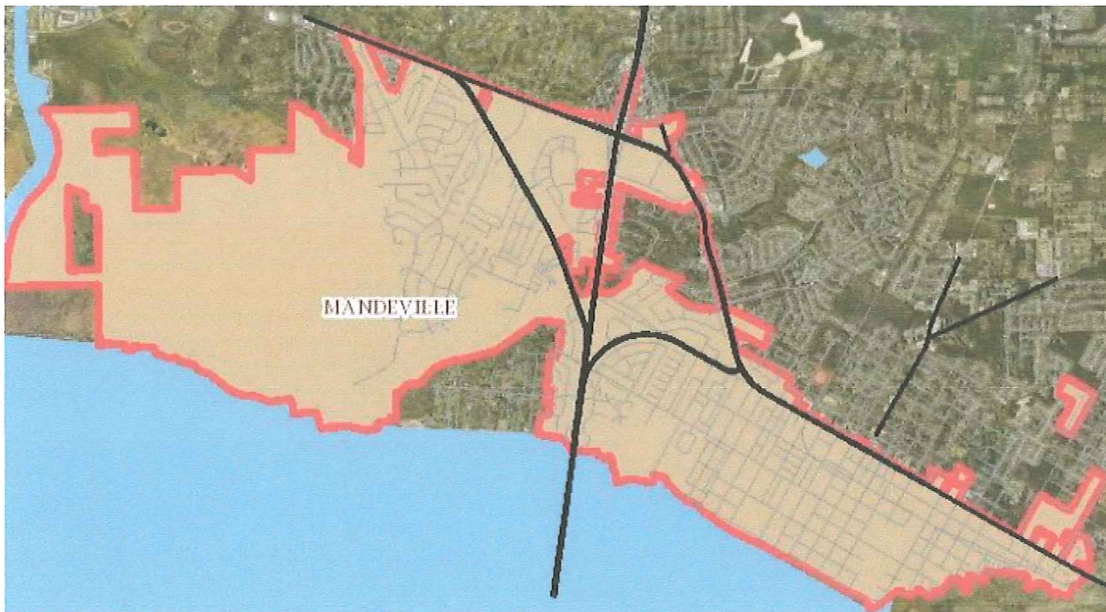

CITY OF MANDEVILLE NEW PICK UP SCHEDULE

GARBAGE: All garbage is collected every **Wednesday** across the City of Mandeville.

DEBRIS PILES/GREEN WASTE We pick up Green Waste **weekly**. Residents may call Coastal Environmental Services directly at **985-781-3171** to schedule a pickup for a large pile of debris.